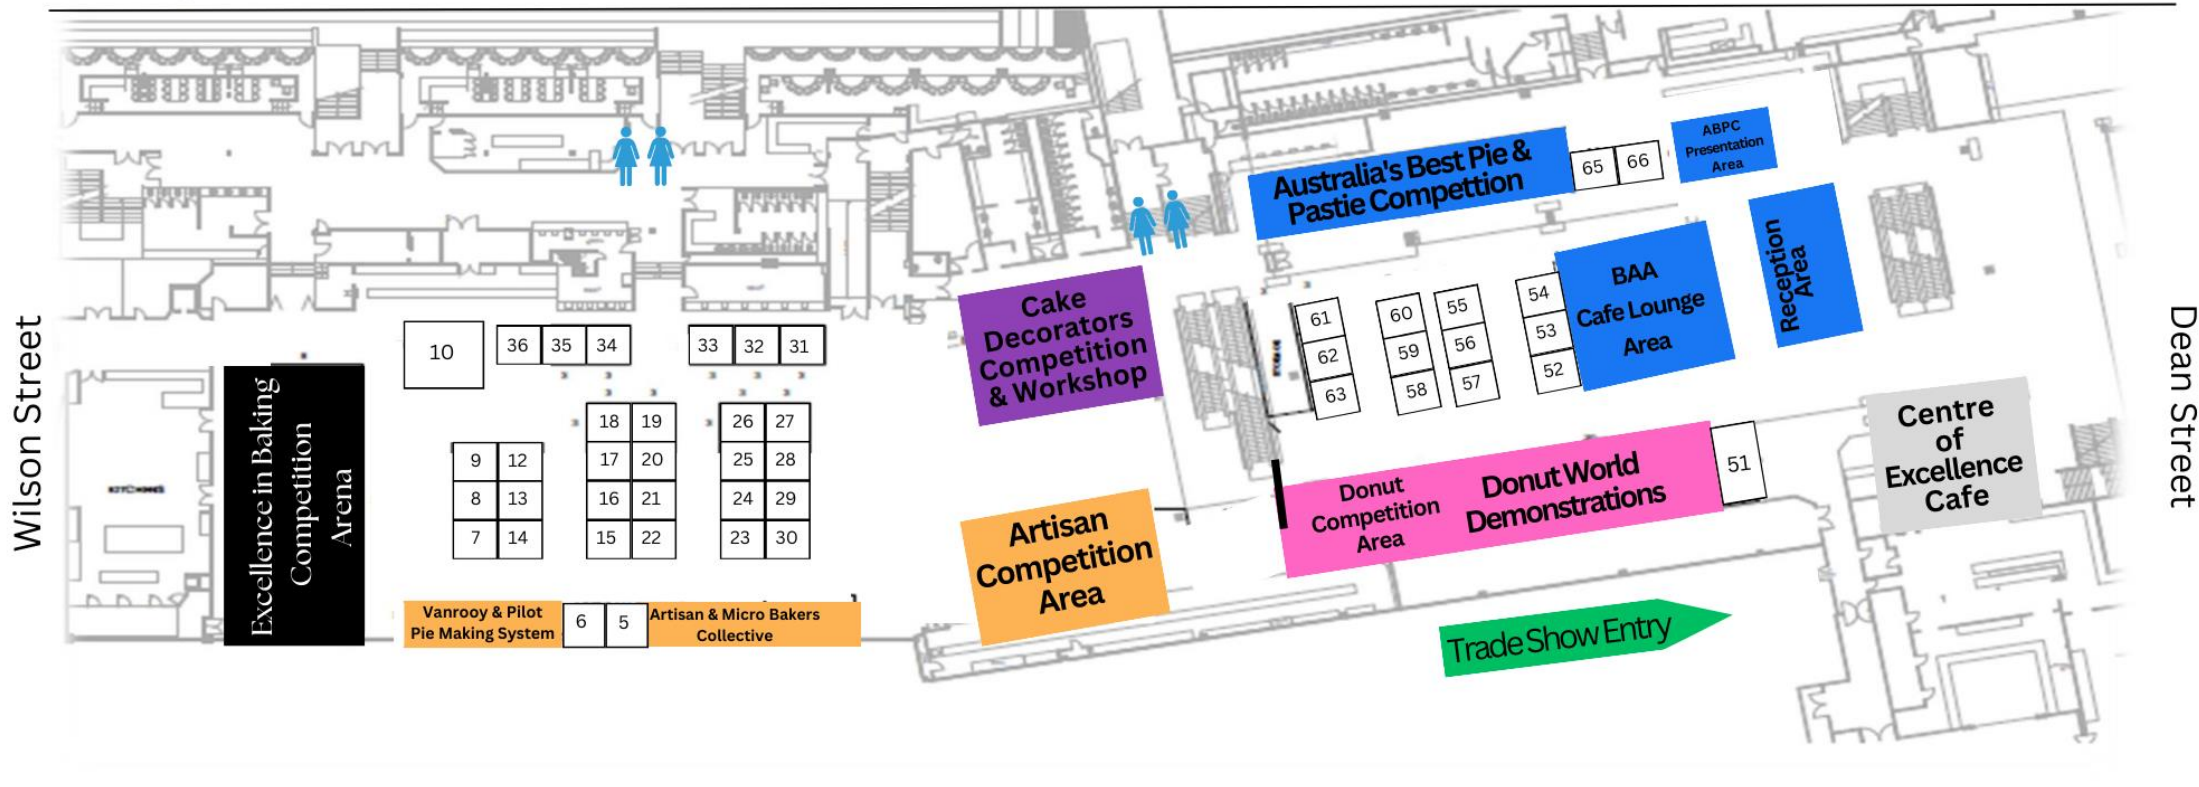

THE BAKING INDUSTRY TRADE SHOW
MELBOURNE
 18 - 20 June 2024

enquiries:

Tony Smith
 m. 0410 511 414

BAA Events
 m. 0438 198 529

e. tony.smith@baa.asn.au

e. events@baa.asn.au

www.bakingtradeshow.com.au

Moonee Valley Racecourse
 Main Entry

Feehan Avenue

To Moonee Ponds Junction
 Trams, Trains & Buses