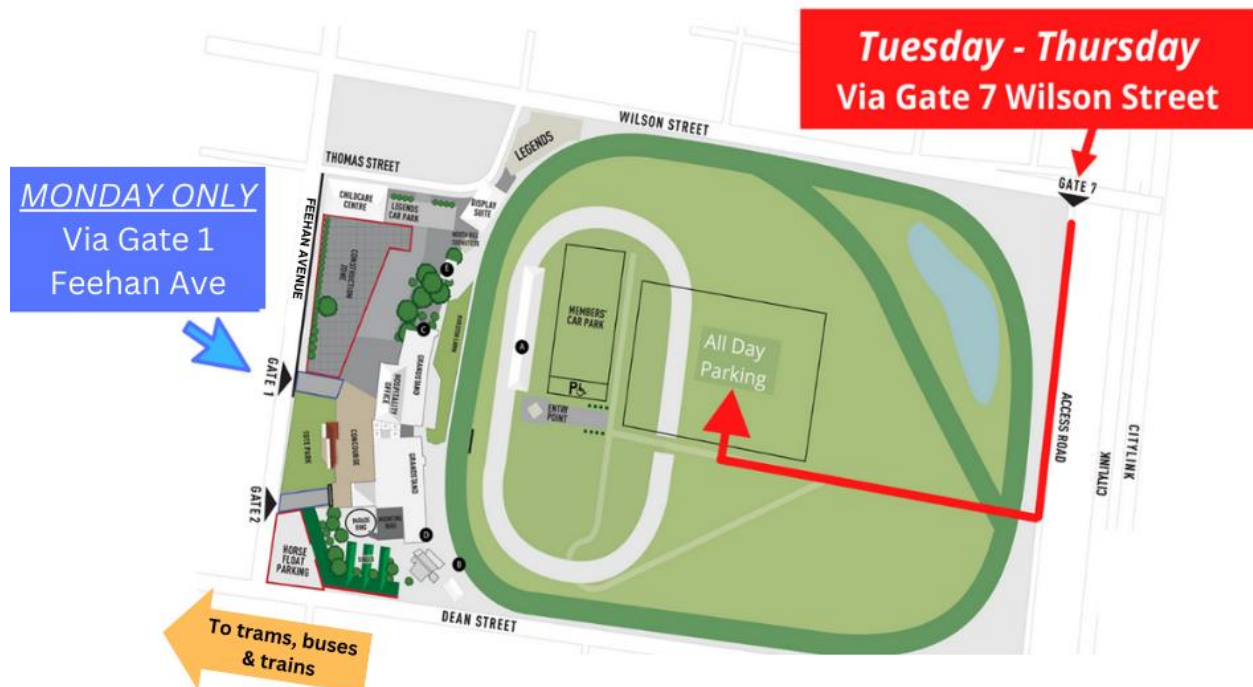

You must **submit 3x Pies or 3x Pasties** for each category you enter.

**Hand Delivery to** Australia's Best Pie Competition @ Moonee Valley Racecourse.

Delivery can be done on the following days:

*Please note the gates for the day you are delivering.*

- **Monday 17<sup>th</sup> June 11am - 4pm – Through Gate 1, Feehan Ave.**
- **Tuesday 18<sup>th</sup> June 9am - 4pm – Through Gate 7, Wilson St.**
- **Wednesday 19<sup>th</sup> June 9am - 4pm – Through Gate 7, Wilson St.**
- **Thursday 20<sup>th</sup> June 8am - 10am – Through Gate 7, Wilson St.**