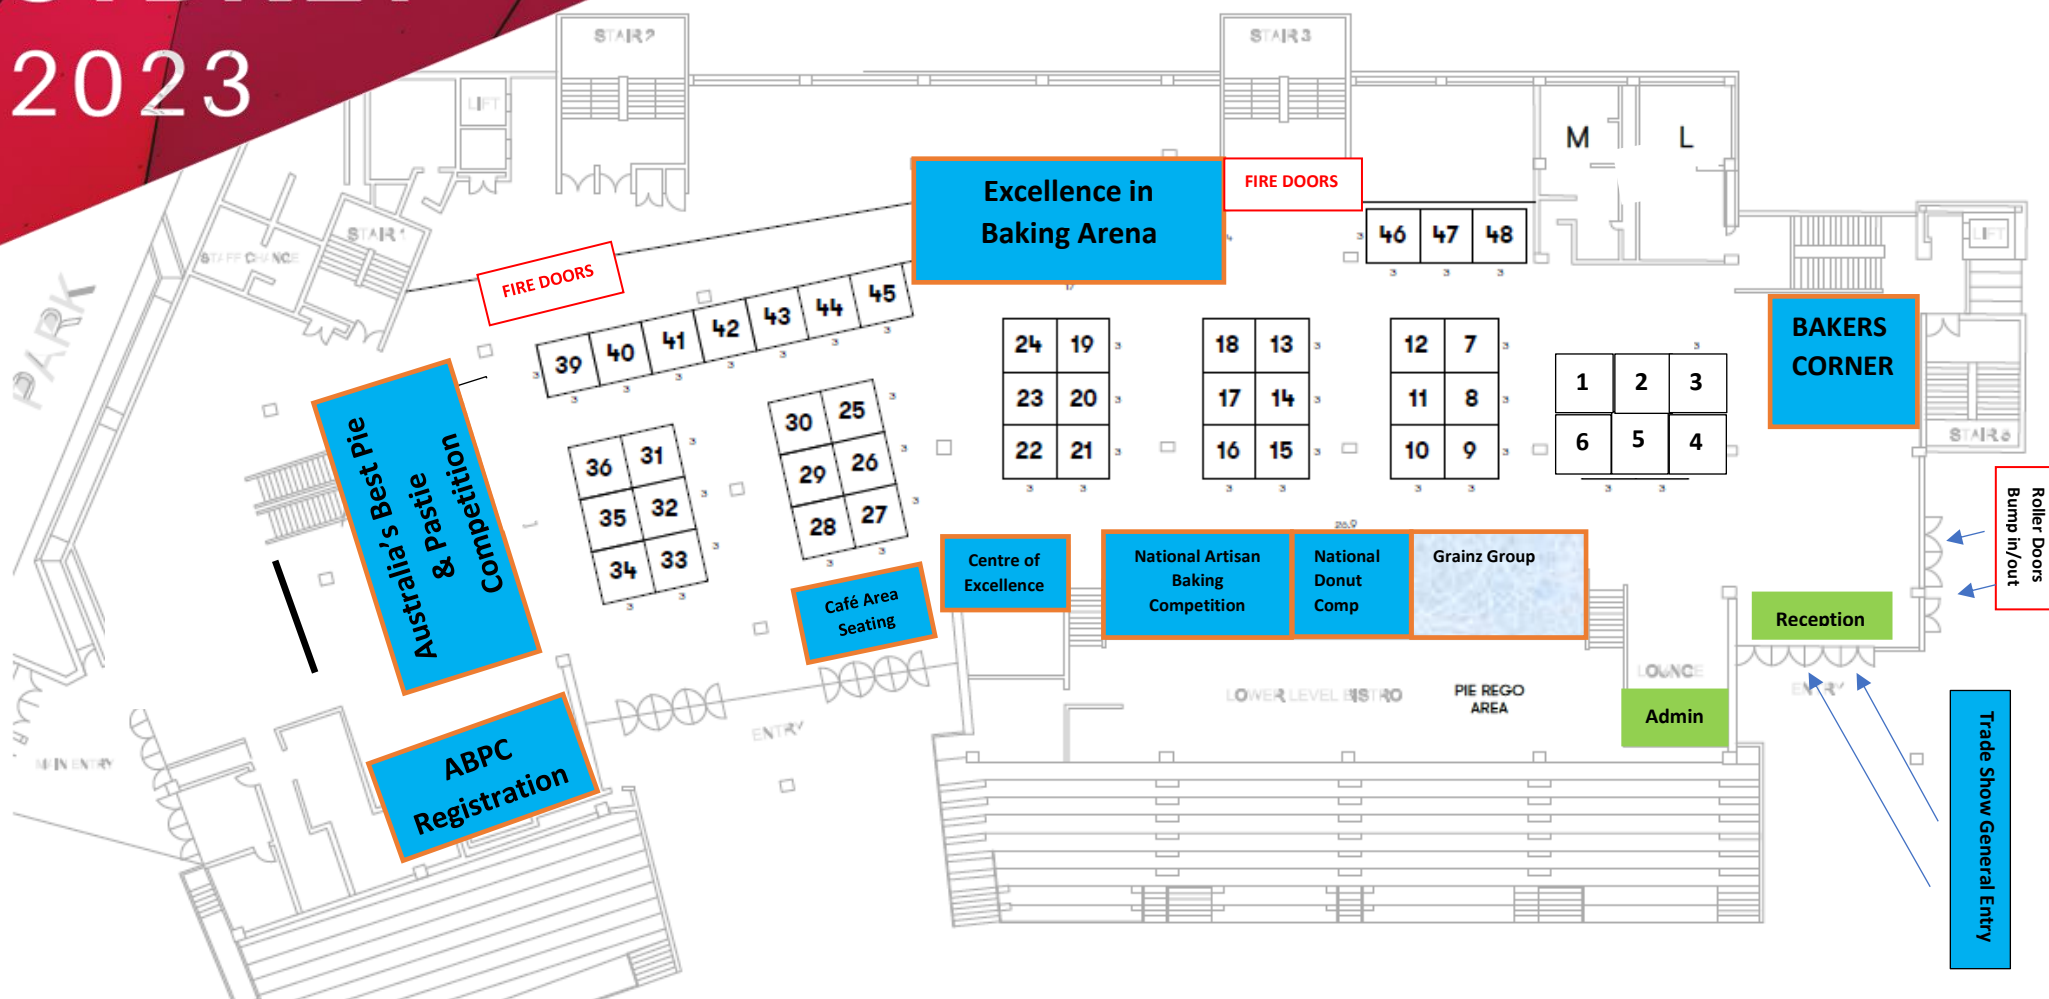

MAY 30 - JUNE 1
SYDNEY
2023

Tuesday 30th May – Thursday 1st June 2023

Wentworth Park, Glebe

To secure your booking Tony Smith m. 0410 511 414 e. tony.smith@baa.asn.au